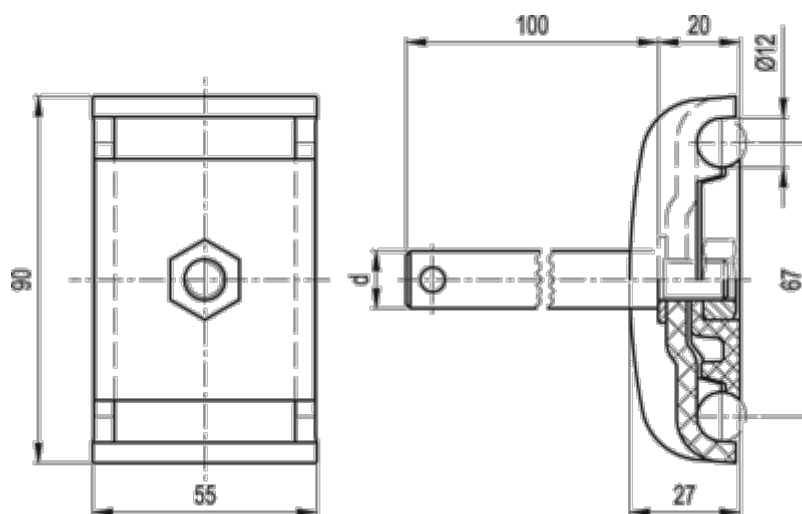

Data Sheet

Article number: 2310419682
Description: E+G Guide rail clamp
MPG-2C-P14

Measures

d = 14
Weight (g) = 204